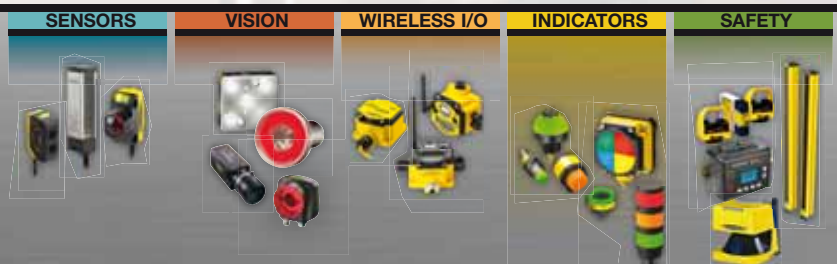

Banner offers a full range of sensing solutions

BANNER ENGINEERING EUROPE
WWW.BANNEREUROPE.COM